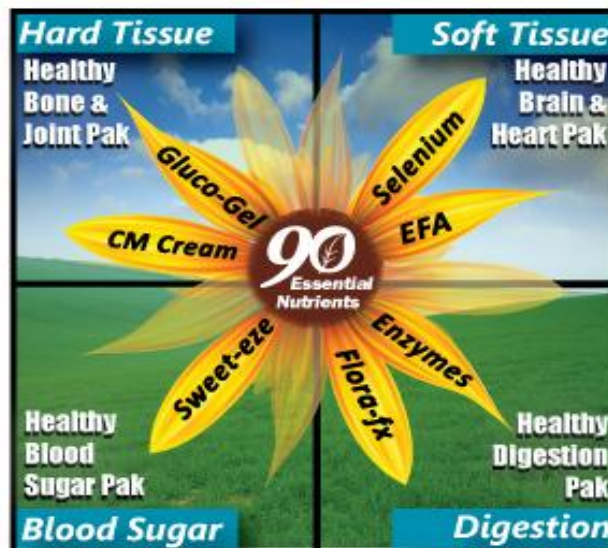

Dr. Wallach's Deficiency Chart

Category	Deficiency	Diseases Resulting
1	Hard Tissue Problems (Calcium, Magnesium, Glucosamine, and Chondroitin)	Arthritis, Back Pain, Bell's Palsy, Bone Spurs, Bone Fractures, Brittle Nails, Calcium Deposits, Cartilage Damage, Cognitive Impairment, Depression, High/Low Blood Pressure, Insomnia, Irritability, Joint Pain, Kidney Stones, Ligament Damage, Muscle Cramps, Nervousness, Osteofibrosis, Osteoporosis, Panic Attacks, PMS, Prolonged Blood Clotting Time, Receding Gums, Restless Legs, Tooth Decay, Vertigo
2	Soft Tissue Problems (Omega 3, 6, 9, and Selenium)	Acne, ALS, Alzheimers, Asthma, Blood Clots, Brittle Hair, Cracked Heels, Dementia, Extended Menopause, Eczema, Fibromyalgia, Fried Food Cravings, Gallstones, Growth Retardation, Infertility, Low Libido, Low Sperm Count, Multiple Sclerosis, Muscular Dystrophy, Psoriasis, Kidney Dysfunction
3	Blood Sugar Imbalances (Chromium and Vanadium)	ADD/ADHD, Adrenal Failure, Anxiety, Bed Wetting, Bipolar Disorder, Cardiovascular Disease, Depression, Diabetes, Elevated Cholesterol and Triglycerides, Fainting Spells, Fatigue, Hyperactivity, Hypoglycemia, Infertility, Learning Disabilities, Migraine Headaches, Moodiness, Narcolepsy, Night Sweats, Peripheral Neuropathy
4	Digestive Disorders (HCL, Enzymes, and Flora)	Allergies, Athletes Foot, Belching, Bloating, Gas, Burping, Celiac, Crohn's Disease, Dermatitis, Diarrhea, Diverticulitis, Food Sensitivities, Heartburn, Hiatal Hernia, Indigestion, Irritable Bowel, Leaky Gut, Acid Reflux, Stomach or Intestinal Pain, Yeast Infections

Dr. Wallach's Pack Recommendations

1

Hard Tissue Problems
(Calcium, Magnesium,
Glucosamine, and Chondroitin)

BONE AND JOINT PAK \$174
Beyond Tangy Tangerine
EFA Plus
Osteo Fx Plus
Gluco Gel
CM Cream

2

Soft Tissue Problems
(Omega 3, 6, 9, and Selenium)